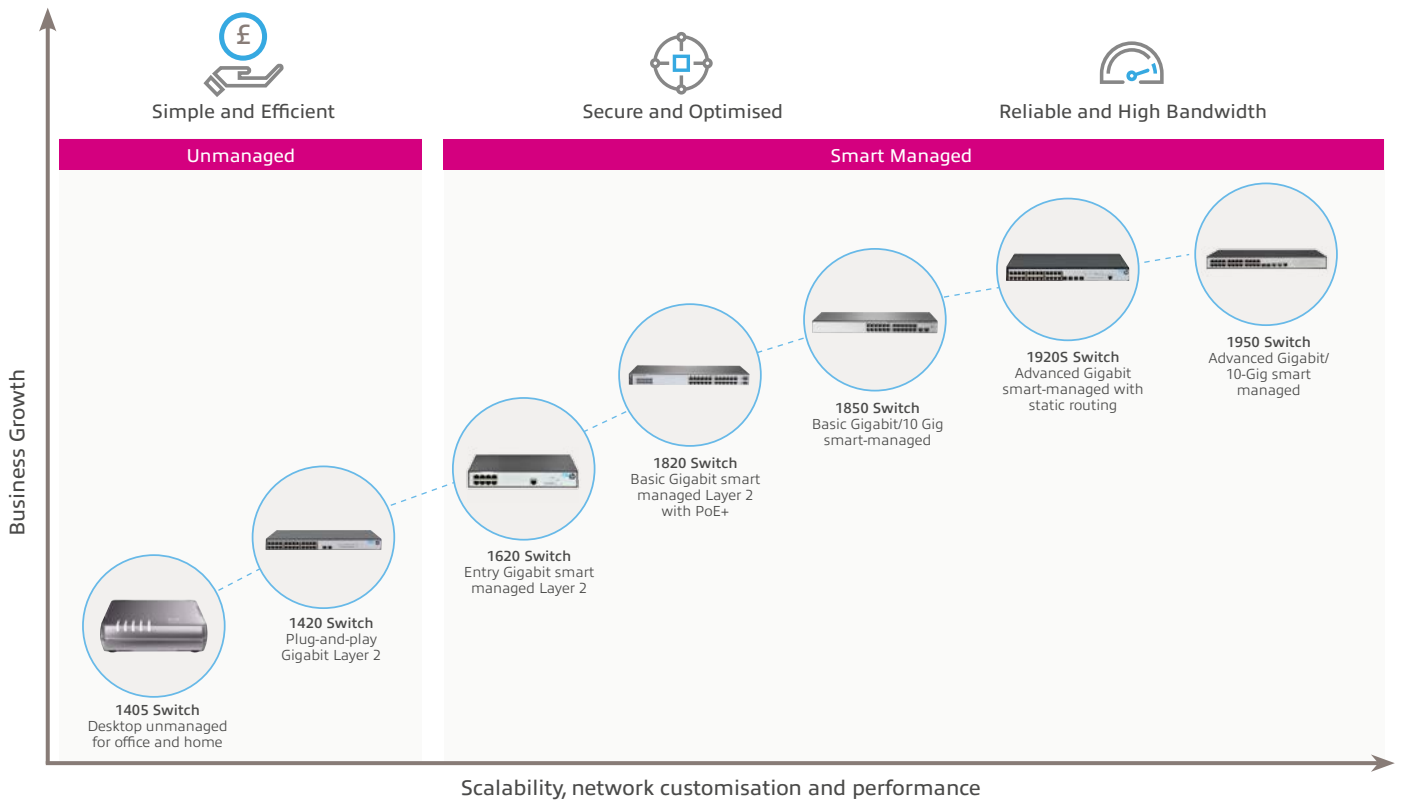

Insight

Empowering Small Businesses

HPE OfficeConnect solutions help you do more with less – enabling you to share resources and collaborate without the complexity of setting up an enterprise-grade network. OfficeConnect products are simple to manage, affordable and highly reliable for small businesses with no dedicated IT expertise and resources.

Whether you're just starting out or planning to expand your business, OfficeConnect offers a range of wired and wireless solutions to support your small business needs at each stage of your growth.

HPE OfficeConnect networks for small growing businesses are feature-rich, affordable and easy to administer. Our equipment is

Small Business Solutions For Each Stage of Growth

HPE OfficeConnect Family of Products

HPE OfficeConnect Switches

A Solution for Any Size Business

Empower Your Business

Your network needs to be able to grow with your business. And it needs to deliver the quality experience and secure access that your employees and clients expect. That means a network solution that is affordable and simple to deploy and manage – that can be supported by your limited resources and budget constraints. So you can focus on your business – not managing your network.